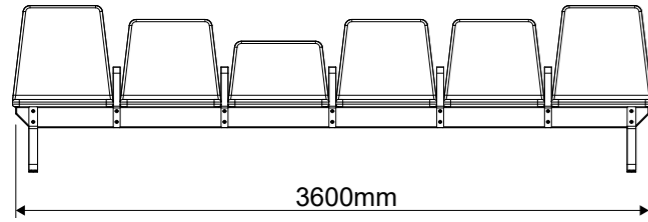

Elegant

Colourful

Any Congifuration, across any length

BeaMe can be assembled and reconfigured very simply, with a single tool and no special training.

BeaMe L6 6 5 0

Modular Beam Seating arrangement
 GluLam Beam 120 x 120mm x 3600mm
 12mm Mild Steel Leg and Armrest with steel bolts
 Plywood Seat shells with upholstered and cushioned covers - with optional Formica covered Plywood table
 Dimensions
 LxWxH - 3600 x 700 x 900mm

BeaMe L4 4 5 0

Modular Beam Seating arrangement
 GluLam Beam 120 x 120mm x 2400mm
 12mm Mild Steel Leg and Armrest with steel bolts
 Plywood Seat shells with upholstered and cushioned covers - with optional Formica covered Plywood table
 Dimensions
 LxWxH - 2400 x 700 x 900mm