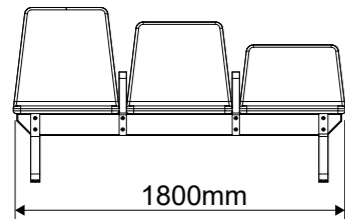

BeaMe L4 4 5 0

Modular Beam Seating arrangement
 GluLam Beam 120 x 120mm x 2400mm
 12mm Mild Steel Leg and Armrest with steel bolts
 Plywood Seat shells with upholstered and cushioned covers - with optional Formica covered Plywood table
 Dimensions
 LxWxH - 2400 x 700 x 900mm

BeaMe L6 5 5 1

Modular Beam Seating arrangement
 GluLam Beam 120 x 120mm x 3600mm
 12mm Mild Steel Leg and Armrest with steel bolts
 Plywood Seat shells with upholstered and cushioned covers - with optional Formica covered Plywood table
 Dimensions
 LxWxH - 3600 x 700 x 900mm

www.greyfox.design

BeaMe L4 3 3 1

Modular Beam Seating arrangement
 GluLam Beam 120 x 120mm x 2400mm
 12mm Mild Steel Leg and Armrest with steel bolts
 Plywood Seat shells with upholstered and cushioned covers - with optional Formica covered Plywood table
 Dimensions
 LxWxH - 2400 x 700 x 900mm

BeaMe L3 3 2 0

Modular Beam Seating arrangement
 GluLam Beam 120 x 120mm x 1800mm
 12mm Mild Steel Leg and Armrest with steel bolts
 Plywood Seat shells with upholstered and cushioned covers - with optional Formica covered Plywood table
 Dimensions
 LxWxH - 1800 x 700 x 900mm