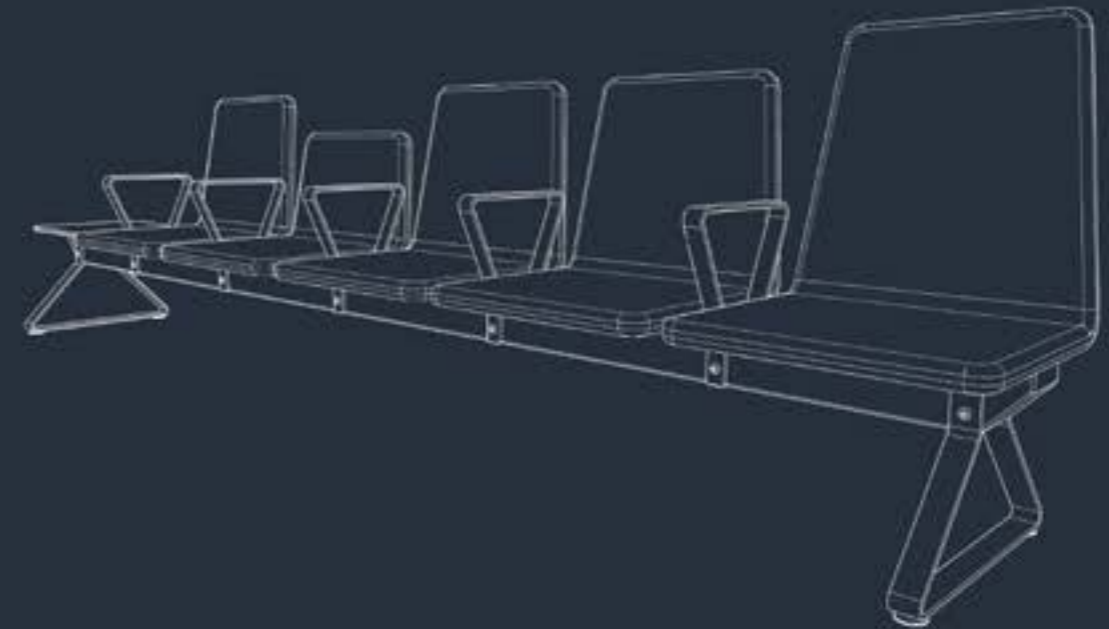

At it's heart, BeaMe is light, modular, strong and most importantly, sustainable. The use of GluLam wooden beams, replaces a more traditional steel structure. Now, you can build longer, lighter and more sustainable beam seating, that can be assembled with one tool, in minutes.

BeaMe is innovative, ecological and beautiful. Build it at any length, with any configuration and be impressed by how simple it is to install and repair.

Childs Play

Modular

Parent & Child

A double seater option for those moments, where having those close to you, be close to you.

The limitations of steel are no longer a barrier to your seating requirements. BeaMe can be specified in any length up to 12 metres long, so if it can fit in your building, we can build it for you.

From 2-18 seats