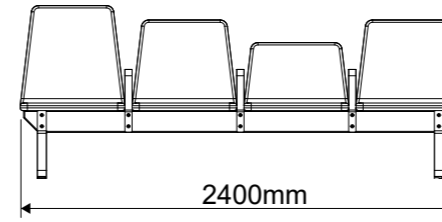

Elegant

Colourful

Any Congifuration, across any length

BeaMe can be assembled and reconfigured very simply, with a single tool and no special training.

BeaMe L6 6 5 0

Modular Beam Seating arrangement
 GluLam Beam 120 x 120mm x 3600mm
 12mm Mild Steel Leg and Armrest with steel bolts
 Plywood Seat shells with upholstered and cushioned covers - with optional Formica covered Plywood table
 Dimensions
 LxWxH - 3600 x 700 x 900mm

BeaMe L4 4 5 0

Modular Beam Seating arrangement
 GluLam Beam 120 x 120mm x 2400mm
 12mm Mild Steel Leg and Armrest with steel bolts
 Plywood Seat shells with upholstered and cushioned covers - with optional Formica covered Plywood table
 Dimensions
 LxWxH - 2400 x 700 x 900mm