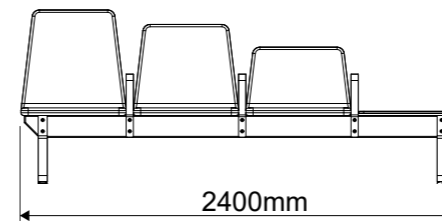

BeaMe L4 4 5 0

Modular Beam Seating arrangement
 GluLam Beam 120 x 120mm x 2400mm
 12mm Mild Steel Leg and Armrest with steel bolts
 Plywood Seat shells with upholstered and cushioned covers - with optional Formica covered Plywood table
 Dimensions
 LxWxH - 2400 x 700 x 900mm

BeaMe L6 5 5 1

Modular Beam Seating arrangement
 GluLam Beam 120 x 120mm x 3600mm
 12mm Mild Steel Leg and Armrest with steel bolts
 Plywood Seat shells with upholstered and cushioned covers - with optional Formica covered Plywood table
 Dimensions
 LxWxH - 3600 x 700 x 900mm

www.greyfox.design

BeaMe L4 3 3 1

Modular Beam Seating arrangement
 GluLam Beam 120 x 120mm x 2400mm
 12mm Mild Steel Leg and Armrest with steel bolts
 Plywood Seat shells with upholstered and cushioned covers - with optional Formica covered Plywood table
 Dimensions
 LxWxH - 2400 x 700 x 900mm