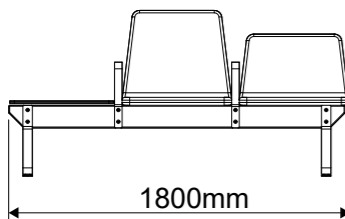

Modular Beam Seating arrangement
GluLam Beam 120 x 120mm x 1800mm
12mm Mild Steel Leg and Armrest with steel bolts
Plywood Seat shells with upholstered and cushioned covers - with optional Formica covered Plywood table
Dimensions
LxWxH - 1800 x 700 x 900mm

Modular Beam Seating arrangement
GluLam Beam 120 x 120mm x 1800mm
12mm Mild Steel Leg and Armrest with steel bolts
Plywood Seat shells with upholstered and cushioned covers - with optional Formica covered Plywood table
Dimensions
LxWxH - 1800 x 700 x 900mm

Better workplaces in a better world

At GreyFox the principles of longevity, purpose and sustainability guide everything we do; we've built our processes around them. Our furniture is designed to promote the health of its users, whilst sustaining the health of our planet.

Our clients buy less because our products do more. They stand the test of time and the demands of their users.

Our furniture is designed to be easily maintained, renewed and serviced. We keep our products out of landfill, we take them back at end of life and ensure they are repurposed. We manufacture our products locally. We stand over and ensure the sustainability of all stages of our product development.

Our conscience guides the selection of our materials and suppliers. We want to produce furniture made of sustainably forested woods, natural fabrics and water based finishes.

At GreyFox, our commitment to sustainability is resolute. Our environmental conscience guides what we do and will adapt and evolve with us. We design and manufacture for better workplaces in a better world.