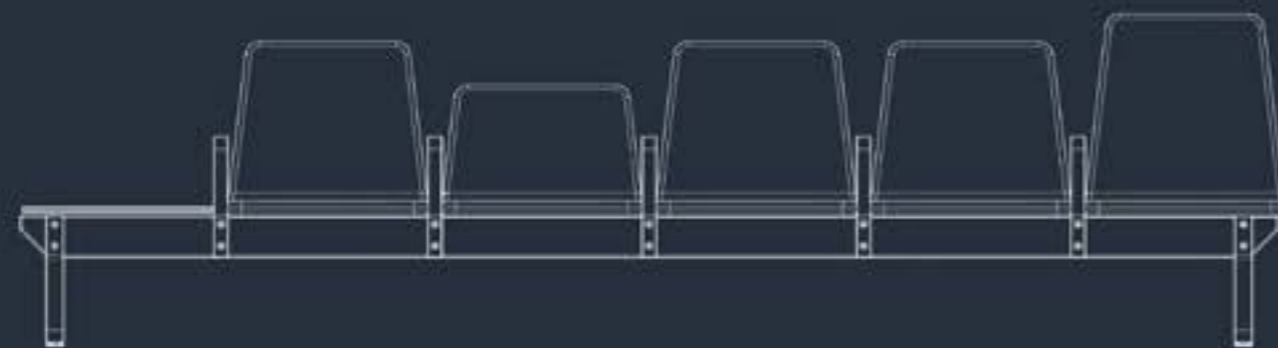

Simple, Modular, Elegant

BeaMe is innovative, ecological and beautiful. Build it at any length, with any configuration and be impressed by how simple it is to install and repair.

Childs Play

Modular