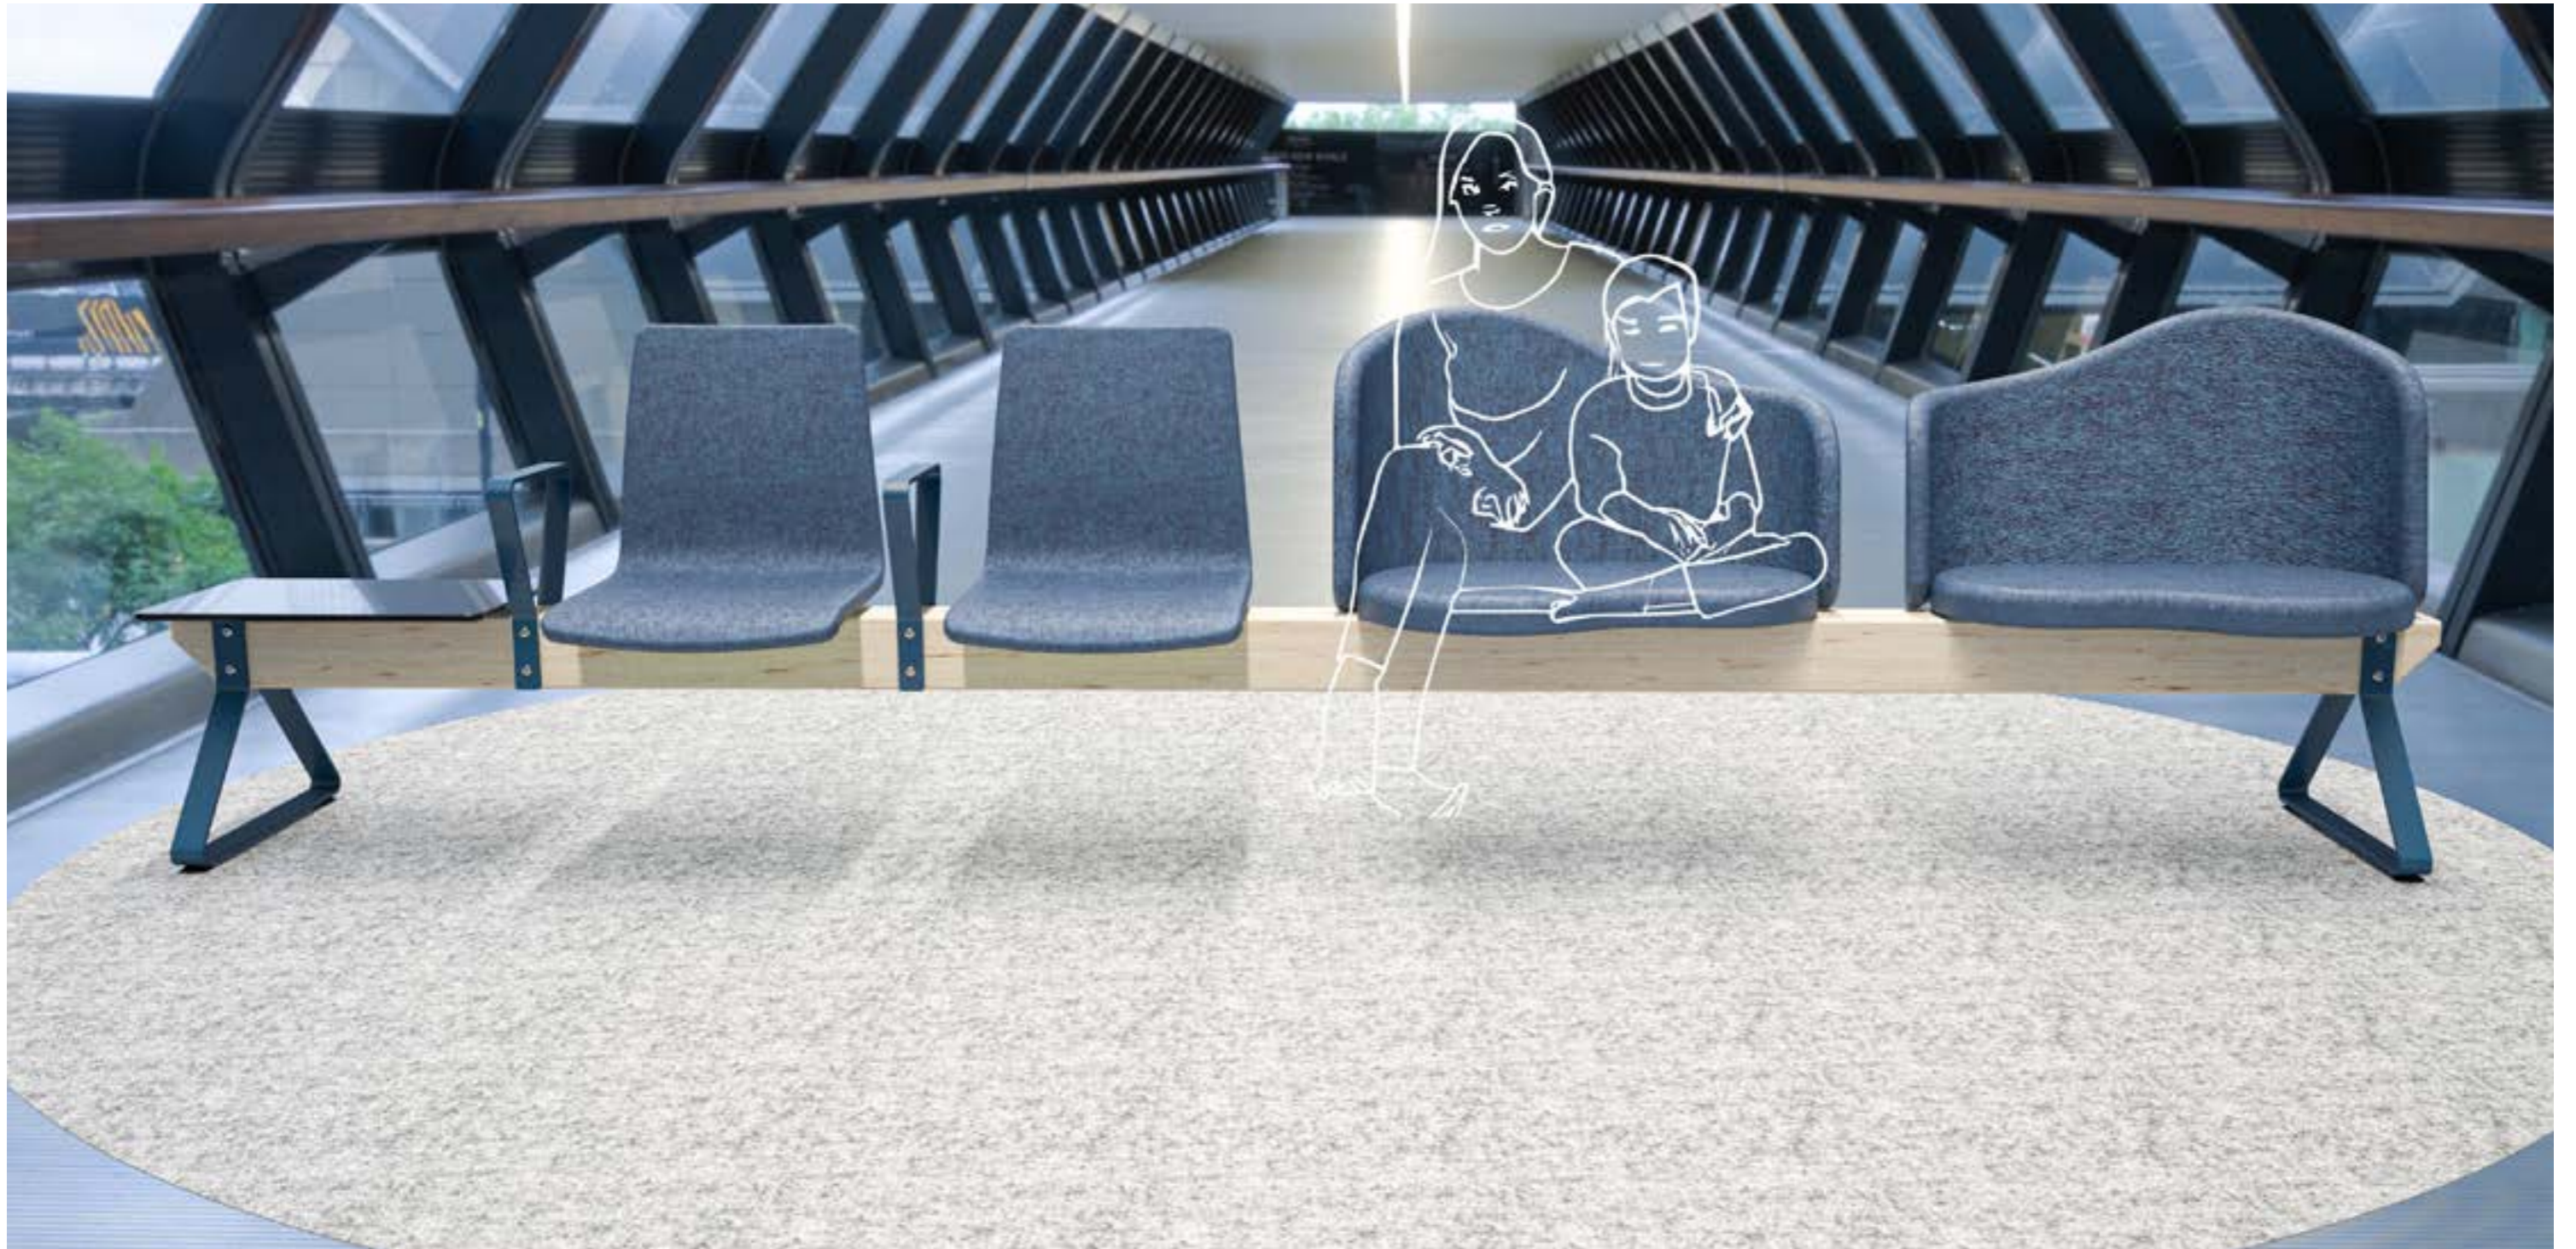

BeaMe is innovative, ecological and beautiful. Build it at any length, with any configuration and be impressed by how simple it is to install and repair.

Childs Play

Modular

Parent & Child

A double seater option for those moments, where having those close to you, be close to you.