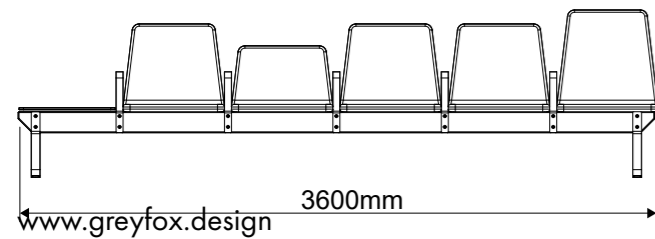

Modular Beam Seating arrangement
GluLam Beam 120 x 120mm x 3600mm
12mm Mild Steel Leg and Armrest with steel bolts
Plywood Seat shells with upholstered and cushioned covers - with optional Formica covered Plywood table
Dimensions
LxWxH - 3600 x 700 x 900mm

www.greyfox.design